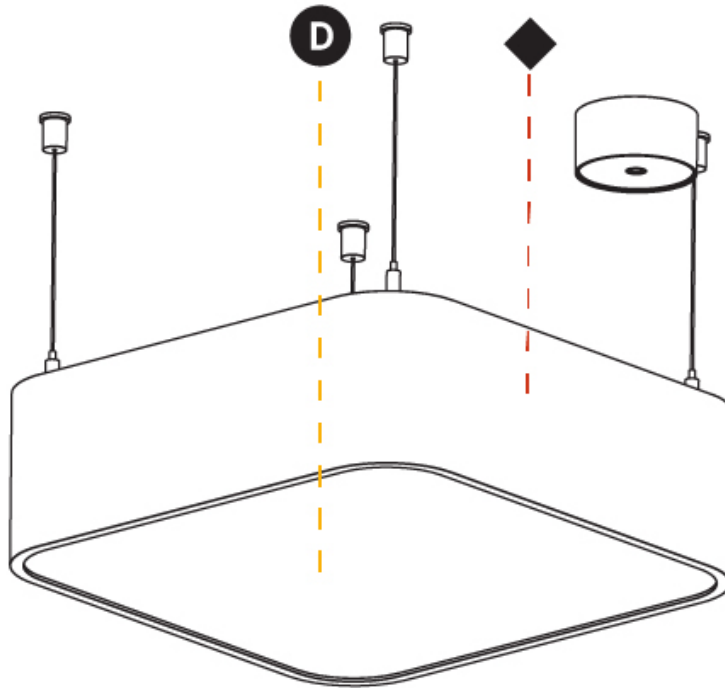

SMOOTHY STANDARD SUSPENSION

A31672-

PROJECT	_____
TYPE	_____
SPECIFIER	_____
QUANTITY	_____
DATE	_____

A