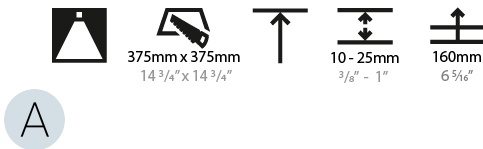

PHYSICAL

Shape: Square
Length (mm): 392
Length (in): 15 7/16
Width (mm): 392
Width (in): 15 7/16
Height (mm): 150
Height (in): 5 7/8
Ceiling Thickness (mm): 10 / 12.5 / 15 / 25
Ceiling Thickness (in): 3/8 or 1/2 or 9/16 or 1
Min. Recessing Depth (mm): 160
Min. Recessing Depth (in): 6 5/16
Light Distribution: Direct
Weight (kg): 4.341
Weight (lbs): 9.57
Diffuser: PMMA - Opal or Micro-Prism
Fixture Finish: SSR / BKV / CWI / CRY / HAB / UFT / ITA / RUA / FTG / MYG / LOD / PUS / FRO / FUP / KIA / POP / BLS / SPG / MEY / GOH / GUM / CHC / COM / ABZ / JAG / OBR / MOS / ROR
Fixture Material: Extruded Aluminum / Steel
Cut-out Measurements: 375mm / 14 3/4" x 375mm / 14 3/4"

ELECTRICAL

Lamp Type: LED (Zhaga Standard)
Input Wattage (W): 13.2
Total Output Wattage (W): 12
Dimming: Non-Dimmable
Driver Included: Yes
Driver Location: Integrated
Driver Type: Constant Current - Universal
Driver Class: Class 2
Input Voltage (V): 120 - 277
Constant Current (MA): 350
Upon Request: (Not included - see components) Integral: 0-10Vdc dimming / Phase dimming 120Vac only

LED

Color Temperature (°K): 3000 / 3500 / 4000
Max. Delivered Lumen (lm): 1380 / 1401 / 1430
CRI: >80 CRI
Efficiency (%): 0.827
Lamp Life (hrs): 50000

OPTICAL

RATINGS AND CERTIFICATIONS

Certified By: Certified for North American Standards
IP rating: IP20